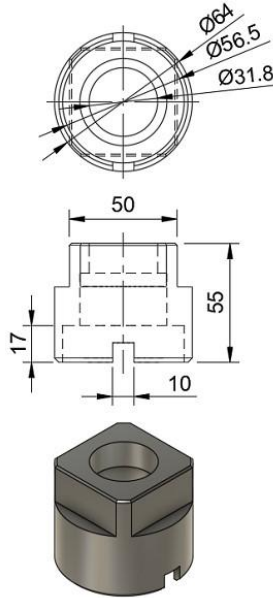

Tool for mantling and dismantling of steering rack double row bearing RANGE ROVER Part No.TLS20242

Application
RANGE ROVER EVOQUE (2011-2013)

FITS THE FOLLOWING

Rack part number	Crossreferences	Application
ATGE40361RB	Bosch KS01004168, KS00003178, KS01001772, KS00003655 LAND ROVER BJ323200CA, BJ323504EB, LR039246, BJ323200GB, LR089135, BJ323200EB, LR052324, BJ323504EA, LR032715, BJ323200GA, LR088700, BJ323200EA, BJ323504EC, LR041413, BJ323200GC, LR026259, BJ323200EC, LR053750	Land Rover Range Rover Evoque I (2011-2015) Range Rover Evoque I Restyling (2015-2018)